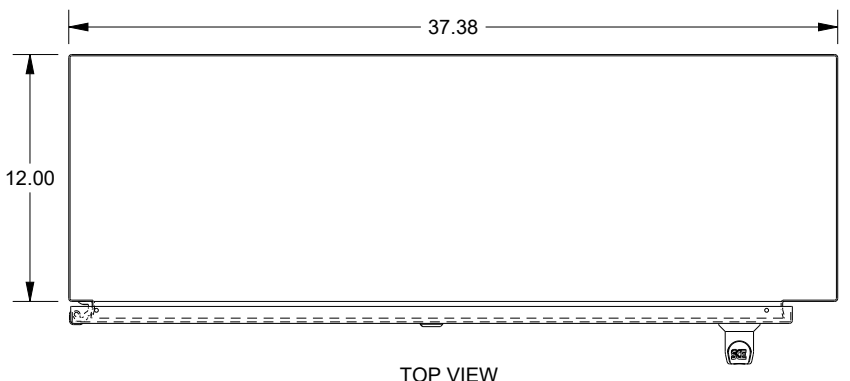

SAGINAW CONTROL & ENGINEERING

SCE-48XEL3712SSLP

TOP VIEW

LEFT SIDE VIEW

FRONT VIEW

RIGHT SIDE VIEW

EXTERNAL REAR VIEW

BOTTOM VIEW