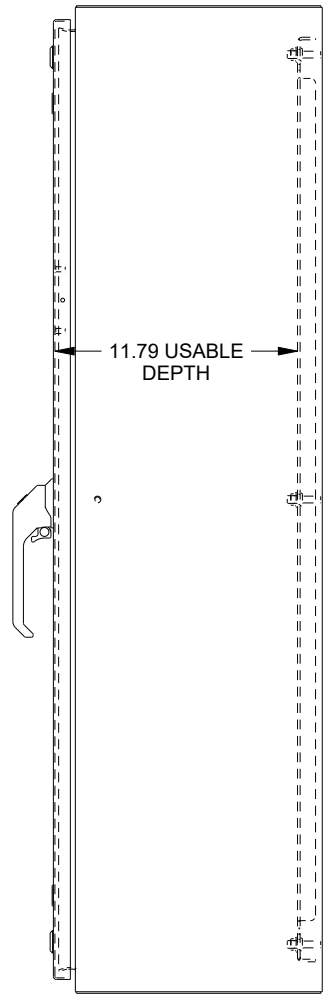

SAGINAW CONTROL & ENGINEERING

SCE-48XEL3712SSLP

TOP VIEW

LEFT SIDE VIEW

FRONT VIEW

RIGHT SIDE VIEW

EXTERNAL REAR VIEW

BOTTOM VIEW