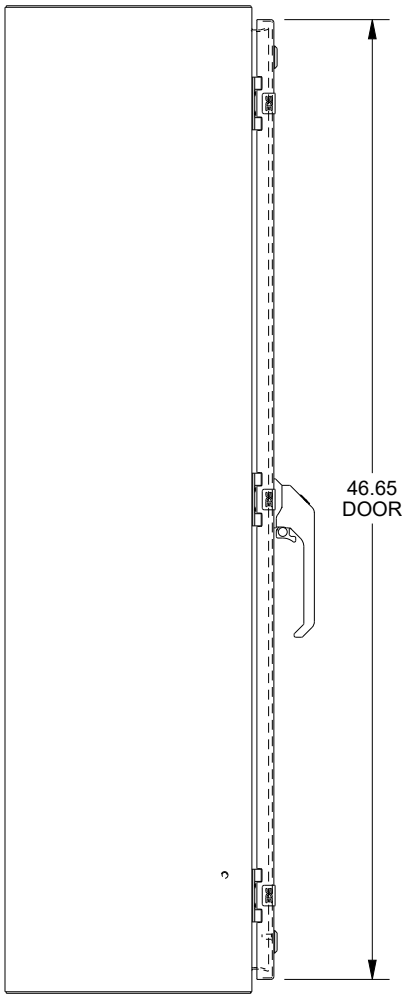

SAGINAW CONTROL & ENGINEERING

SCE-48XEL3712SSLP

TOP VIEW

LEFT SIDE VIEW

FRONT VIEW

RIGHT SIDE VIEW

EXTERNAL REAR VIEW

BOTTOM VIEW