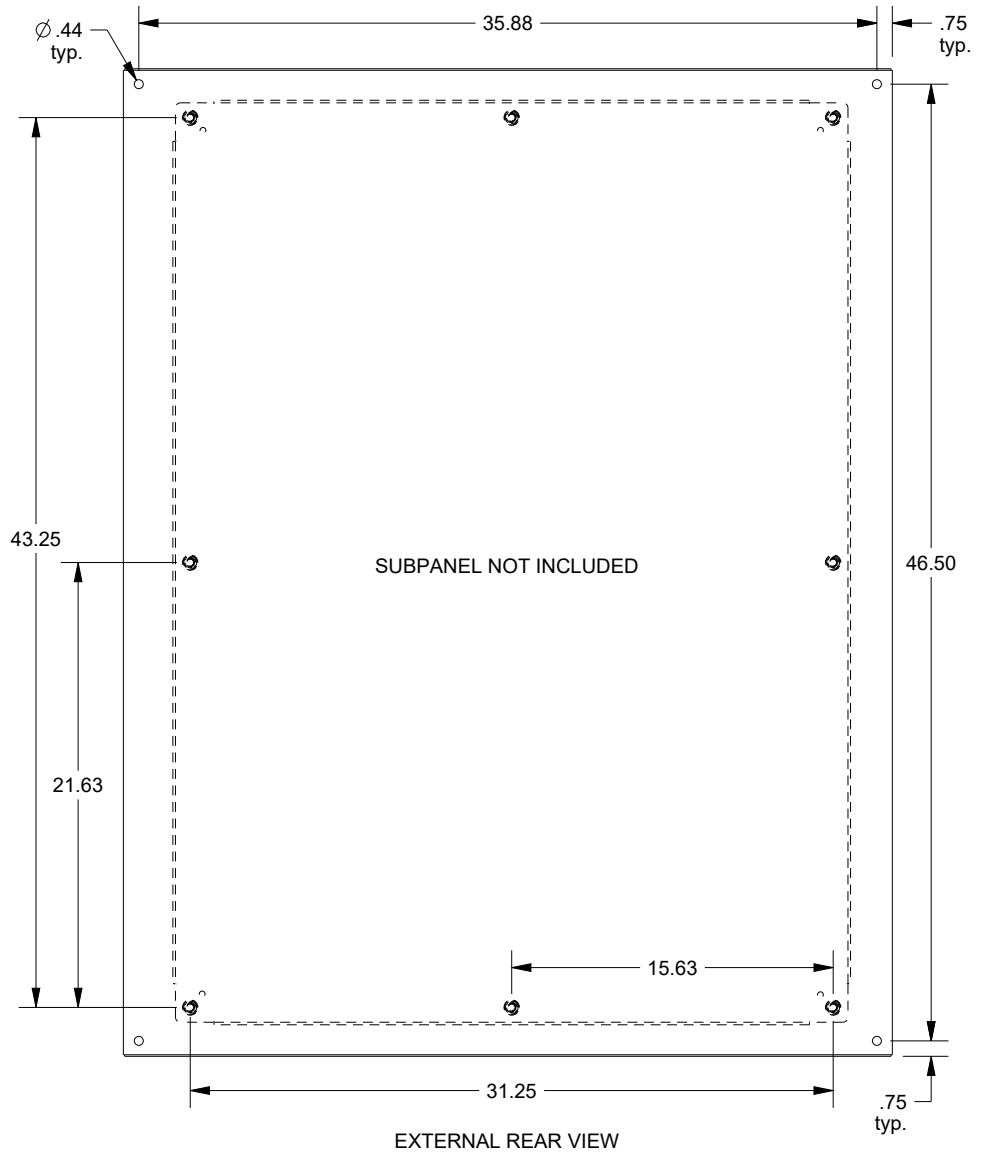

SAGINAW CONTROL & ENGINEERING

SCE-48XEL3712SSLP

TOP VIEW

LEFT SIDE VIEW

FRONT VIEW

RIGHT SIDE VIEW

EXTERNAL REAR VIEW

BOTTOM VIEW