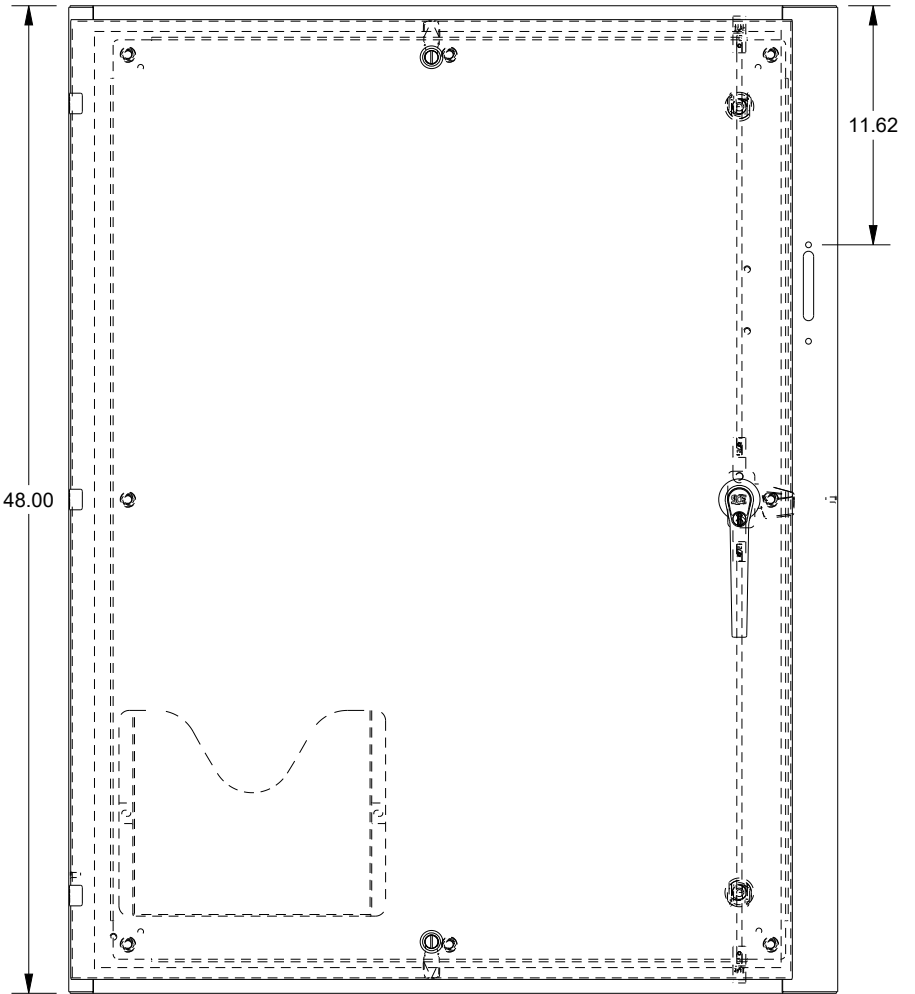

SAGINAW CONTROL & ENGINEERING

SCE-48XEL3712SSLP

TOP VIEW

LEFT SIDE VIEW

FRONT VIEW

RIGHT SIDE VIEW

EXTERNAL REAR VIEW

BOTTOM VIEW