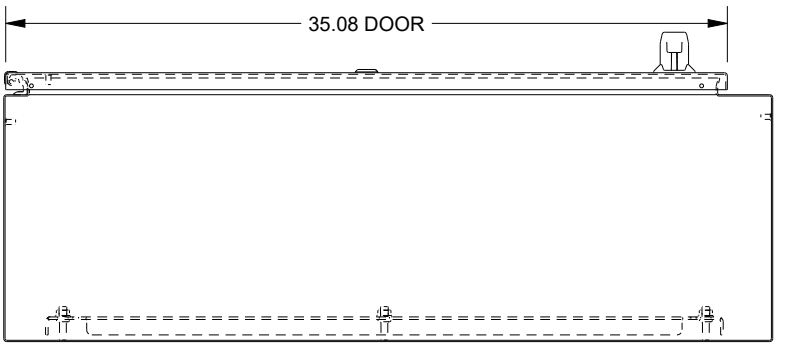

SAGINAW CONTROL & ENGINEERING

SCE-48XEL3712SSLP

TOP VIEW

LEFT SIDE VIEW

FRONT VIEW

RIGHT SIDE VIEW

EXTERNAL REAR VIEW

BOTTOM VIEW